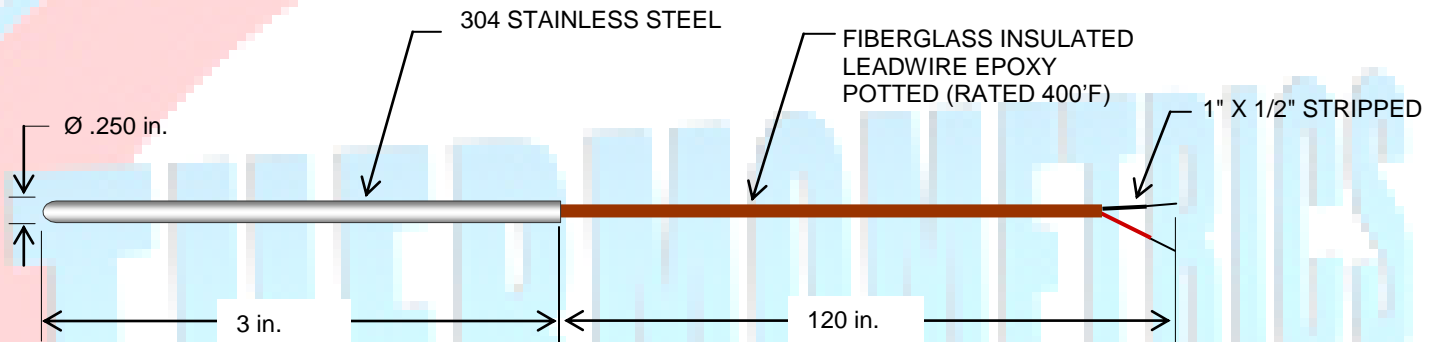

REVISION	CHANGE	DATE

Ref: _____

NOTES:

**304 STAINLESS STEEL
.250" DIAMETER
SINGLE TYPE J THERMOCOUPLE
GROUNDED JUNCTION**

18714 PARTHENIA STREET - NORTHRIDGE - CALIFORNIA 91324 - USA
PHONE: (818) 886-3755 - FAX: (818) 772-7690

PRODUCTION CODE:

PART NO. T021-00000002

OCR #

DESCRIPTION: TYPE-J SINGLE GROUNDED TC

DATE:

REV: